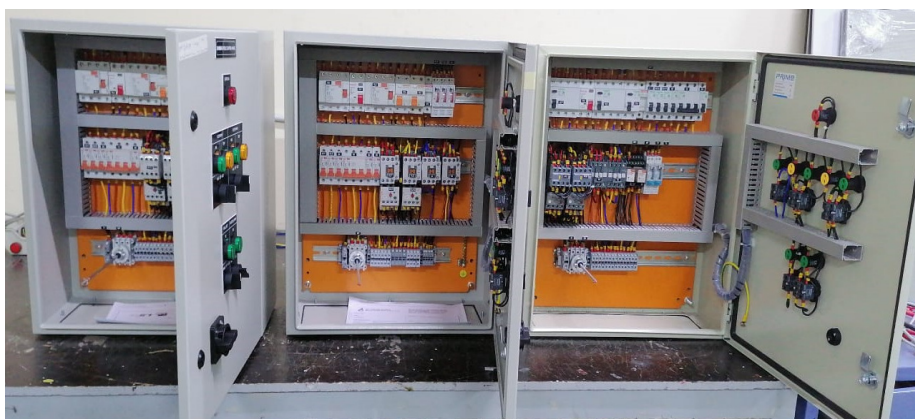

Project References

- Al Forat Villa – Swimming pool Panel
- Jumeriah Village Triangle – Swimming Pool and Water Features Panels
- Dubai Hills Villa – Swimming Pool and Water Features Panels
- Taha Villas – Swimming Pool Control Panel.
- Dubai Harbour Yacht club – Fountain panel.
- Villa in Emirates Hills – Pool panel.
- And many more.....